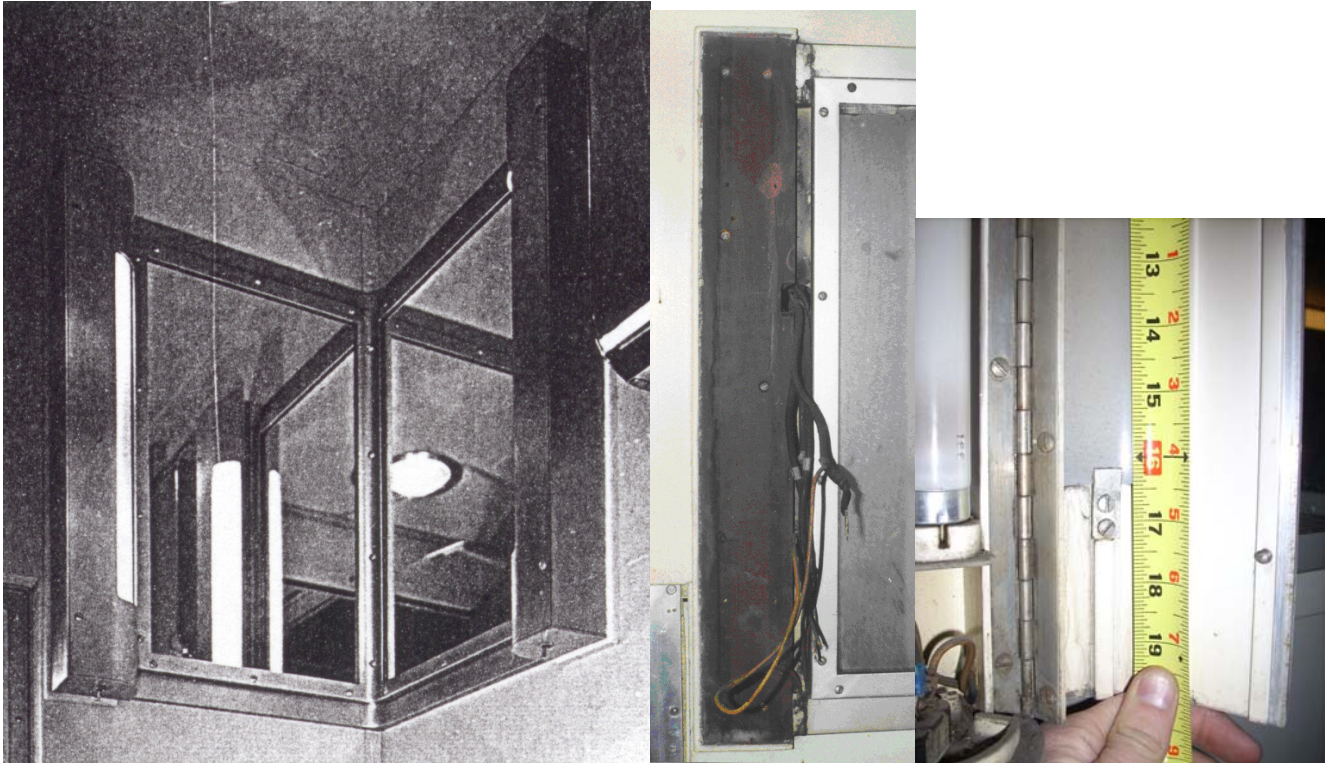

Parts needed for Coach-Diner GN 1146

Parts needed for Coach-Diner GN 1146

Lavatory mirror side lights

Bill of Materials p198

Need two pairs of these fluorescent mirror lights.

Left-hand is ACF dwg. 3675380 – Safety Car Heating & Lighting Co. #89870.